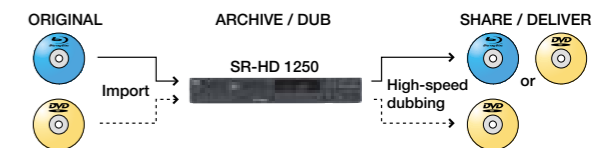

Entire Disc Dubbing function

An entire Blu-ray or DVD disc can be dubbed* onto another blank disc.

Dub the entire disc as is*, regardless of whether the content is HD or SD. Share HD content #2: Dub HD/SD content onto another disc in high-speed via the HDD and share

*Some restrictions may apply.

High-speed Dubbing function for prompt delivery to clients

The time it takes to dub from the internal HDD onto a Blu-ray or DVD disc can be shortened significantly via the High-speed Dubbing function that enables recording at a maximum speed of x32*. Make use of BD or DVD disc that supports high-speed recording.

*Using a BD-R 4x disc recorded in AE mode.

Convenient and user-friendly features

Create Repeat Playback discs

Disc authoring for professional applications, such as creating discs that repeat playback automatically or demonstration discs, can be performed.

Last Function Memory and Resume functions

Mode Lock and Disc Tray Lock functions

Status display

Shows current settings and operating status of the unit.