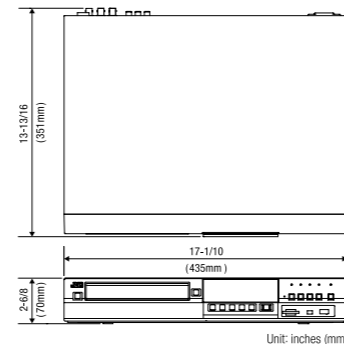

Product View

Front Panel

Rear Panel

Specifications

SR-HD1250		
Recording Function		
HDD storage capacity	250GB	
Video recording system	H.264 (MPEG-4 AVC), MPEG-2 TS, MPEG-2 PS, JPEG (Still)	
Audio recording system	Dolby Digital, Linear PCM	
Importable data format (to HDD)	AVCHD, HDV, DV, JPEG, BDAV, BDMV, DVD-Video/VR, Everio backup disc	
Recordable Media		
Blu-ray Disc	BD-R (SL/DL), BD-RE (SL/DL)*1	
DVD	DVD-R (SL/DL), DVD-RW	
SD Card (Still)	SDHC, SD	
Playable Media		
Blu-ray Disc	BD-Video, BD-R (SL/DL), BD-RE (SL/DL)	
DVD	DVD-Video, DVD-R (SL/DL), DVD-RW, DVD-RAM, DVD+R (SL/DL), +RW	
CD	CD, CD-R, CD-RW	
SD Card (Video*/Still)	SDHC, SD	
Recordable/Playable Disc Format		
Recordable disc format	BDAV	BD-R (SL/DL), BD-RE (SL/DL)*1
	BDMV (HDMV)	BD-R (SL/DL), BD-RE (SL/DL)*1
	DVD-Video	DVD-R (SL/DL)/-RW
	DVD-VR mode	DVD-R (SL/DL)/-RW
Playable disc format	JPEG	BD-RE (SL/DL), SDHC, SD
	BDAV	BD-R (SL/DL), BD-RE (SL/DL)*1
	BDMV (HDMV)	BD-R (SL/DL), BD-RE (SL/DL)*1
	DVD-Video	DVD-R (SL/DL)/-RW, +RW
	DVD-VR (CPRM enabled)	DVD-R (SL/DL)/-RW, DVD-RAM
	AVCHD	DVD-R (SL/DL)/-RW, DVD-RAM, SDHC, SD
	JPEG	BD-RE (SL/DL), SDHC, SD, Everio backup disc (DVD-R/-RW)
	CD-DA	Yes
	Everio backup disc	Yes

General	
Power requirement	AC 120 V, 60 Hz
Power consumption	Power on/off 34 W/3.0 W
Temperature	Operating 41°F to 95°F (5°C to 35°C)
	Storage -4°F to 140°F (-20°C to 60°C)
Operating position	Horizontal only
Dimensions (W x H x D)	17-1/10" x 2-6/8" x 13-13/16" (435 mm x 70 mm x 351 mm)
Weight	11.0 lbs (5.0 kg)

GZ-HM400 **HD Everio**
 HD Memory Camera

External Dimensions

JVC®

The Perfect Experience

Blu-ray Disc™ & 250GB HDD Recorder

SR-HD1250

The World First* Professional Blu-ray & HDD Combo Deck Recorder with SD Card Slot!
 Share and Archive your Original HD Content.